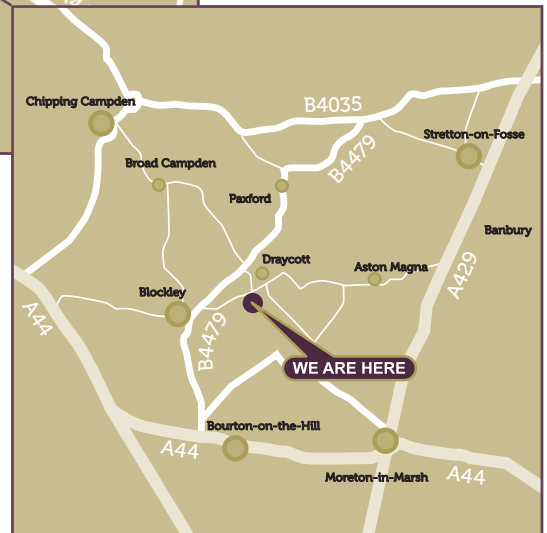

From the South: Take the A429 towards Moreton-in-Marsh. Passing into the town onto Fosse Way. At the small roundabout take the A44 towards Evesham (onto Bourton Road). Continue on through Bourton-on-the-Hill and turn right onto the B4479 (signposted Blockley / Draycott/ Paxford /Northwick Park / Business Centres). Continue through Blockley and on the B4479, Station Road. Turn right onto the Draycott Road (signposted Draycott Village / Draycott Business Centre / Aston Magna). As you come into Draycott, the Show Centre is in the building to your right.

From the East: Take the A44 towards Evesham and at Moreton-in-Marsh turn left at the roundabout onto the A429 / Fosse Way (signposted Cirencester A429 / Evesham A44) and immediately, at the next roundabout, go right onto the A44 (signposted Evesham A44 / Bourton-on-the-Hill / Broadway) carry on through Bourton-on-the-Hill. Continue through Blockley and on the B4479, Station Road. Turn right onto the Draycott Road (signposted Draycott Village / Draycott Business Centre / Aston Magna). As you come into Draycott, the Show Centre is in the building to your right.

From the West: Take the A44 towards Oxford. From the M5 Junction 6 you should use the A4538 / Pershore Road (signposted Evesham) and go straight across the roundabout onto the A44. Remain on the A44 bypassing Evesham, past Broadway and at Bourton-on-the-Hill, turn left towards Blockley and onto the B4479, Station Road (signposted Blockley / Draycott / Paxford / Northwick Park / Business Centres). Continue through Blockley and on the B4479, Station Road. Turn right onto the Draycott Road (signposted Draycott Village / Draycott Business Centre / Aston Magna). As you come into Draycott, the Show Centre is in the building to your right.